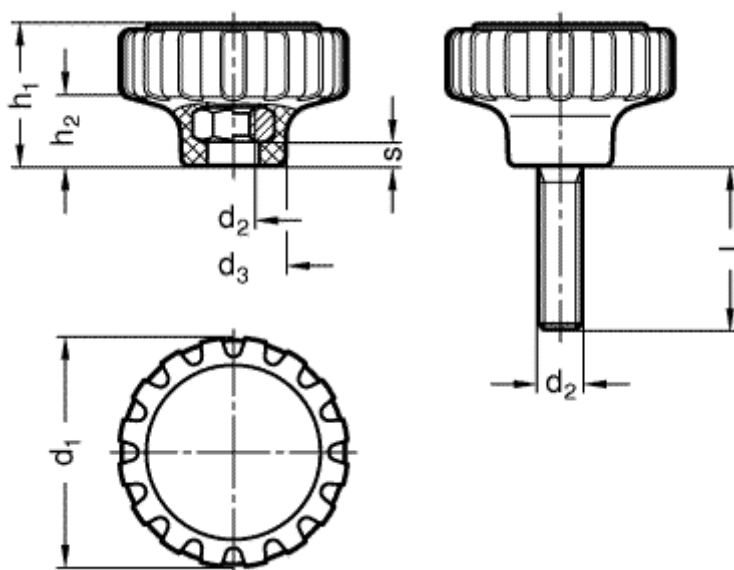

Article number: 201138010

Description: E+G Knurled knob
GN 7336-42-M8-30-ST

Measures

$d_1 = 42$
 $d_2 = M 8$
 $d_3 = 19$
 $h_1 = 25$
 $h_2 = 13$
 $l = 30$
 $s = 5$